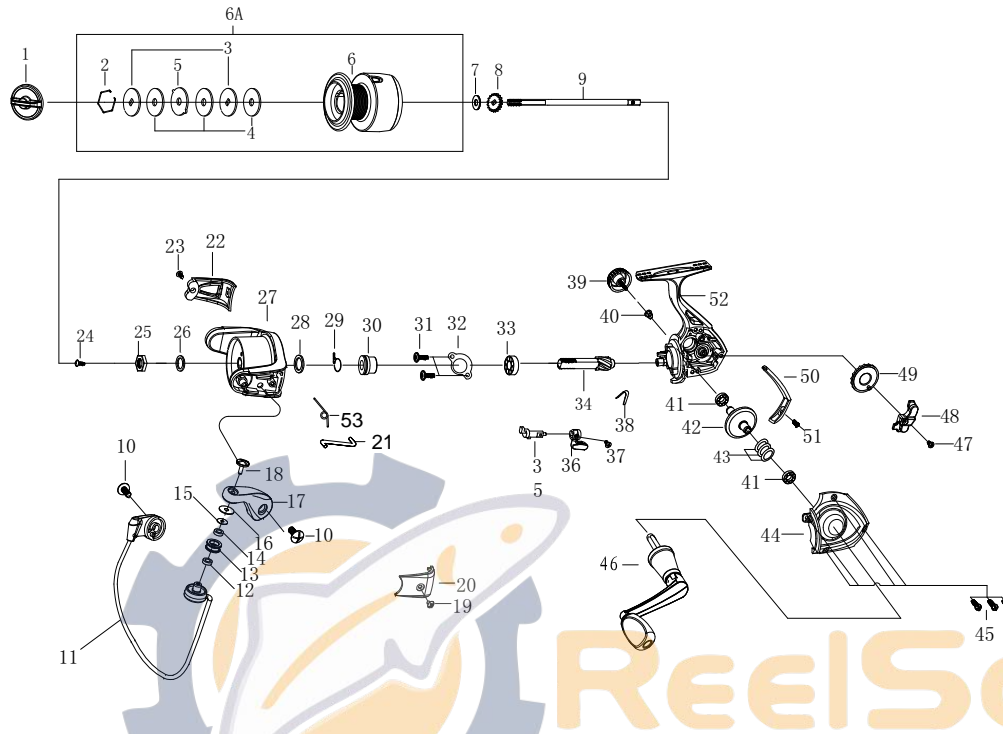

Shakespeare®

Model CRUSADER225

SKP-SP-CRUS225-00

ITEM	DESCRIPTION	SAP #	ITEM	DESCRIPTION	SAP #	ITEM	DESCRIPTION	SAP #	ITEM	DESCRIPTION	SAP #
1	DRAG KNOB ASSY	1409249	15	WASHER	1264901	30	RATCHET WHEEL	1409259	45	SCREW	1260089
2	RETAINER RING	1264890	16	LINE ROLLER WASHER	1287001	31	SCREW	1409260	46	HANDLE ASSY	1409266
3	KEY WASHER	1264891	17	BAIL ARM	1409253	32	BALL BEARING RETAINER	1409261	47	SCREW	1264926
4	DRAG WASHER	1264892	18	SCREW	1264899	33	PINION BALL BEARING	1409262	48	SLIDER	1264925
5	EARED WASHER	1264893	19	SCREW	1260119	34	PINION GEAR	1264920	49	OSCILLATION GEAR	1264924
6	SPOOL SUB-ASSY	1409250	20	ROTOR COVER	1409254	35	ANTI-REVERSE LEVER	1264921	50	REAR COVER	1409267
6A	SPOOL ASSY	1409251	21	CLICK LEVER	1264910	36	ANTI-REVERSE BUTTON	1266027	51	SCREW	1260119
7	CLICKER GEAR WASHER	1264896	22	ROTOR COVER	1409255	37	SCREW	1260110	52	BODY ASSY	1409268
8	CLICKER GEAR	1264897	23	SCREW	1264913	38	ANTI-REVERSE SWITCH SPRING	1260101	53	SPRING	1264909
9	MAIN SHAFT	1264898	24	SCREW	1287002	39	HANDLE SCREW CAP	1409263			
10	SCREW	1264904	25	NUT	1264906	40	WASHER	1264931			
11	BAIL ASSY	1409252	26	WASHER	1264907	41	BUSHING	1409264			
12	LINE ROLLER BUSHING	1264902	27	ROTOR	1409257	42	DRIVE GEAR	1264927			
13	LINE ROLLER	1264903	28	WASHER	1264914	43	WASHER	1260131			
14	LINE ROLLER BUSHING	1264902	29	SILENT SPRING	1409258	44	BODY COVER	1409265			